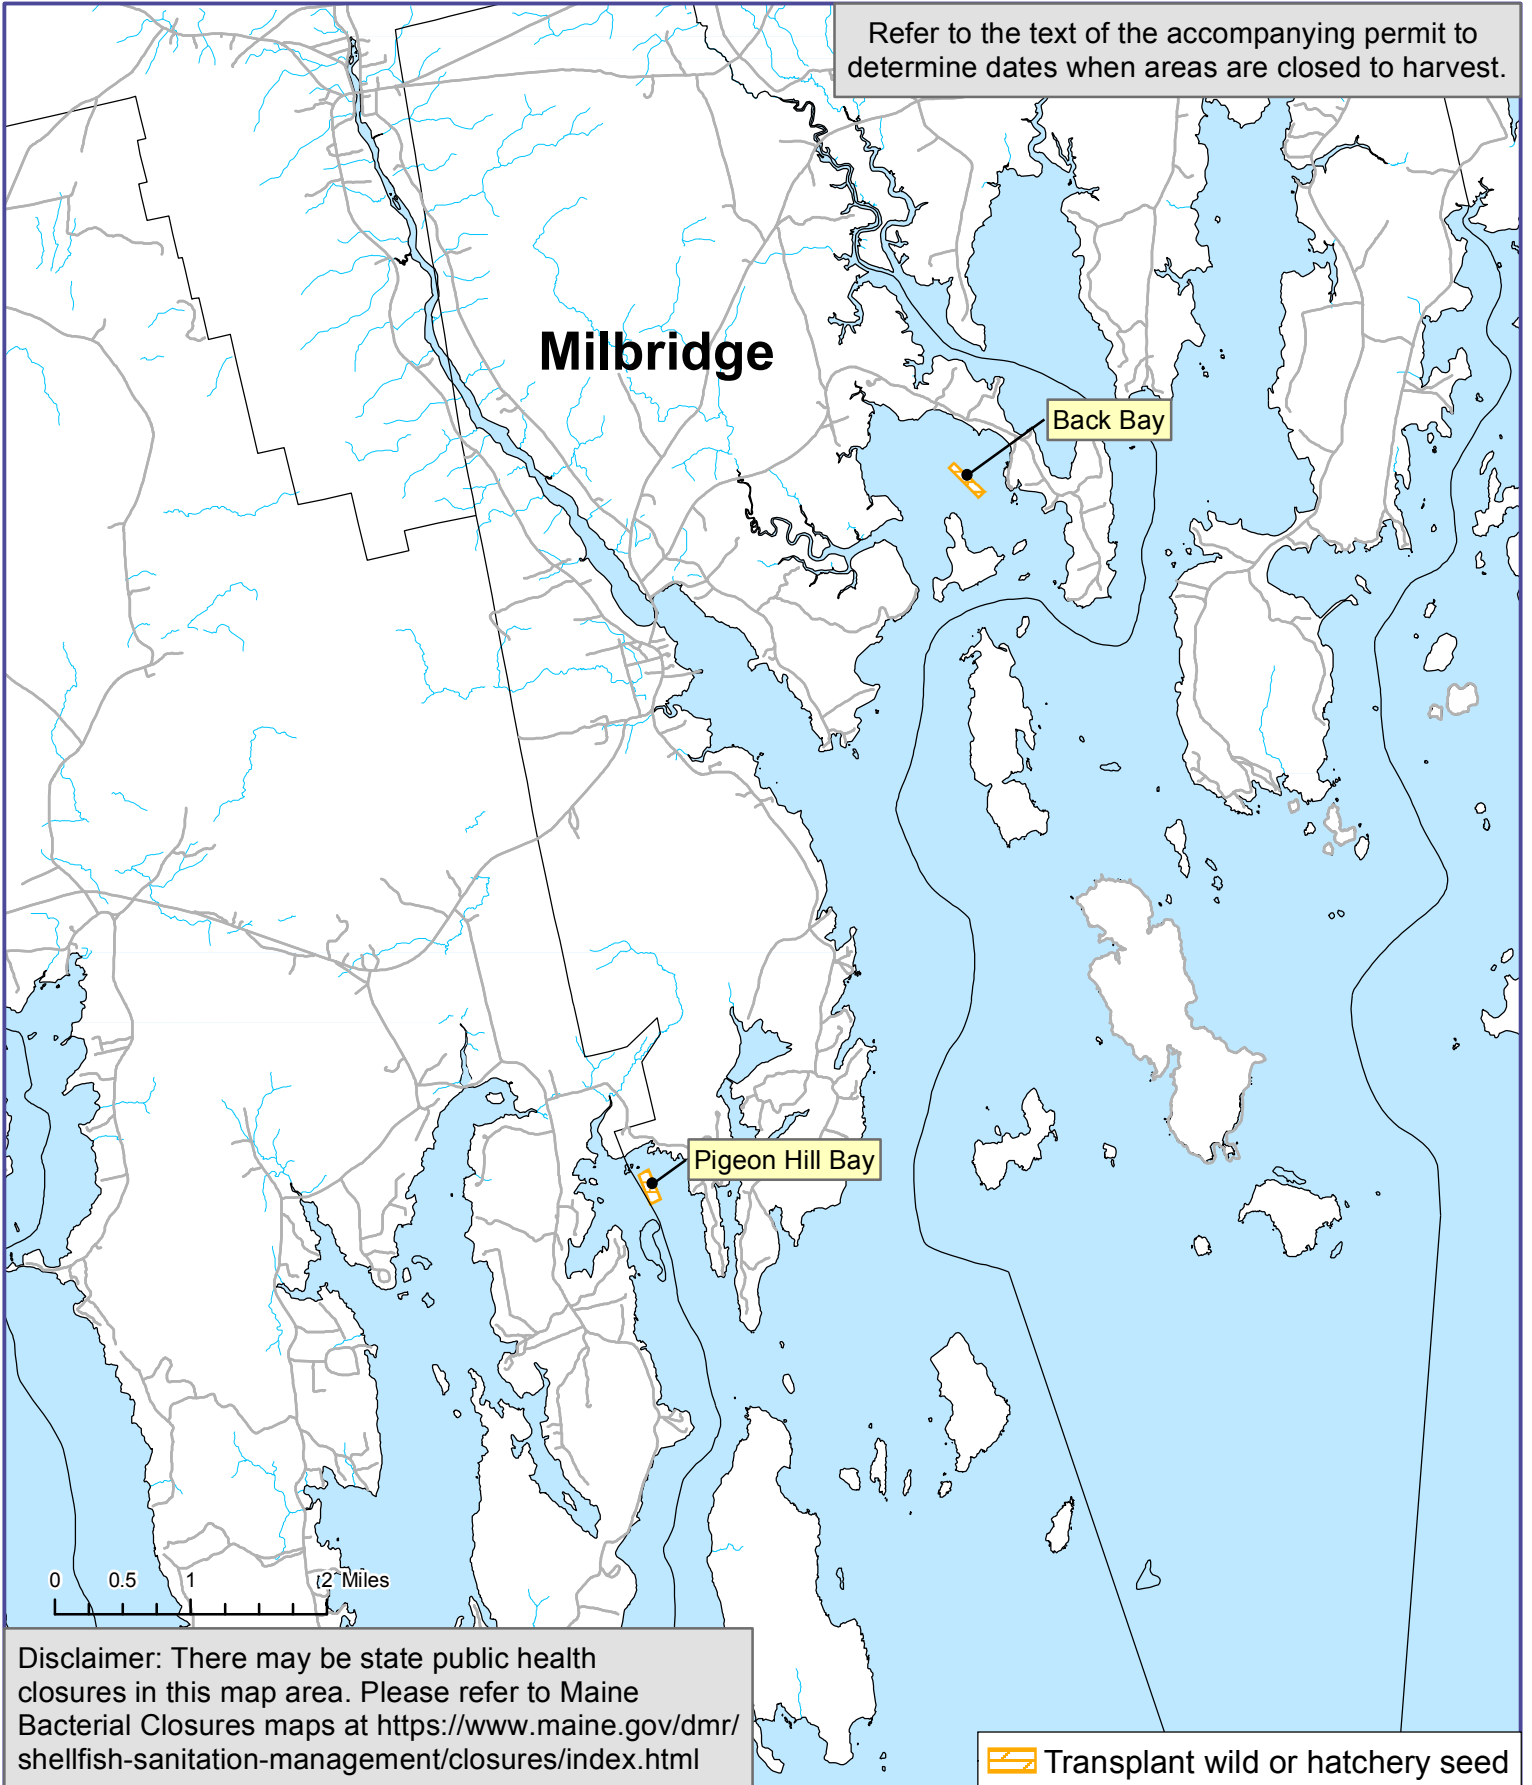

Maine Department of Marine Resources

Milbridge

Municipal Clam Reseeding or Transplant Projects

Refer to the text of the accompanying permit to determine dates when areas are closed to harvest.

Milbridge

Back Bay

Pigeon Hill Bay

0 0.5 1 2 Miles

Disclaimer: There may be state public health closures in this map area. Please refer to Maine Bacterial Closures maps at <https://www.maine.gov/dmr/shellfish-sanitation-management/closures/index.html>

Transplant wild or hatchery seed